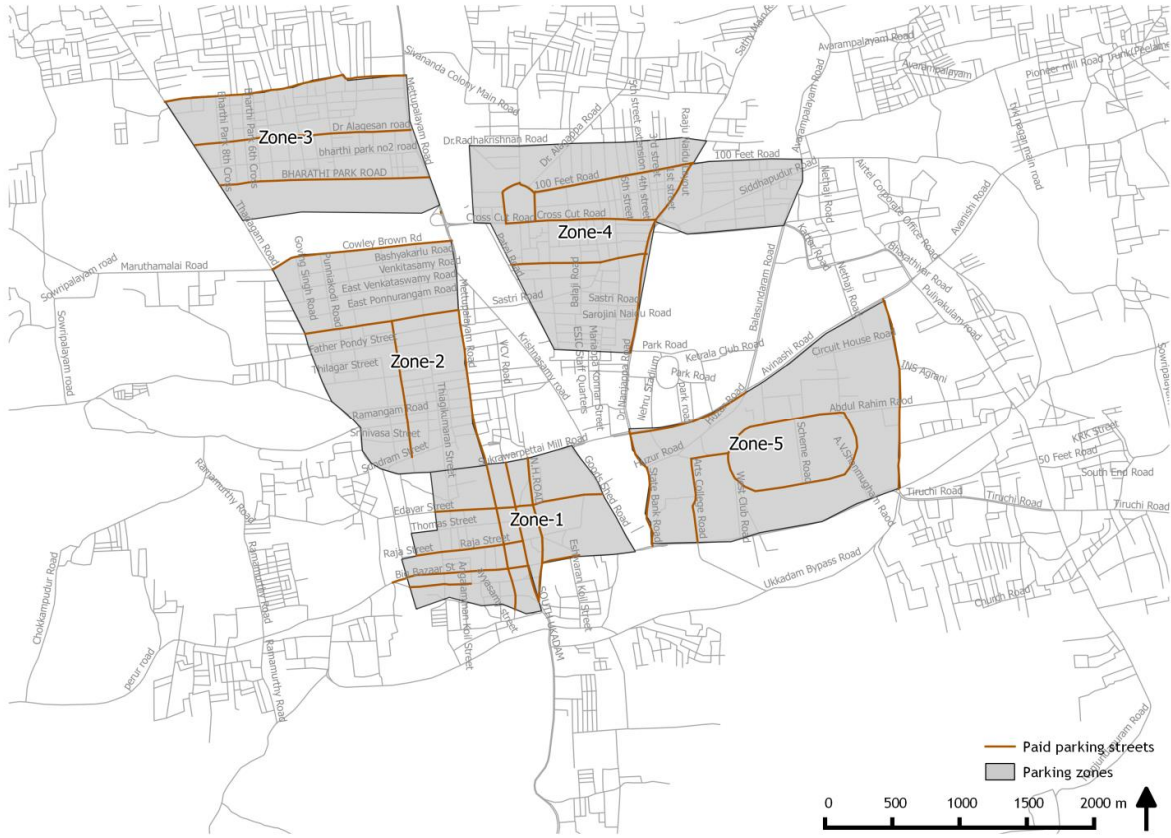

INSTEAD OF

Annex I. Parking Zones and Paid Parking Block Faces

<i>Zone</i>	<i>Length (m)</i>	<i>Approximate Paid Parking Slots (ECS)</i>
1	8,980	1,080
2	5,070	610
3	6,150	740
4	5,500	660
5	7,460	900
Total	33,160	3,990

READ AS

Annex I. Parking Zones and Paid Parking Block Faces

<i>Zone</i>	<i>Identified Streets</i>	<i>Length (m)</i>	<i>Approximate Paid Parking Slots (ECS)</i>
1	Vysial Street (one side)	460	60
	Oppanakara Street (one side)	1100	143
	Rangai Gounder Street	2240	291
	N.H. ROAD	3800	494
	Raja Street (one side)	800	104
	Edayar Street (one side)	730	95
	Variety Hall Road	1060	138
	Big Bazaar St	1190	155
	Thomas Street	1600	208
2	Thiruvenkatasamy (TV Samy) Road	2320	302
	Cowley Brown Rd	2760	359
	Mettupalayam Road	2400	312
	Diwan Bhadur Road	2080	270

3	Bharathi Park Road	3140	408
	Dr Alagesan road	3240	421
	NSR Road	3660	476
4	Cross Cut Road	3460	450
	Sathyamurthi Road	2040	265
	Dr Nanjappa Road	3120	406
	100 Feet Road	2400	312
	Power House Road	140	18
5	Racecourse Road	2560	333
	Govt Arts College Road	1840	239
	State Bank Road	1200	156
	Post Office Road	600	78
	Kamarjar Road	2920	380
	Avinashi Road	4400	572
	GD Naidu Street	581	75
	Total	32,400	7,520